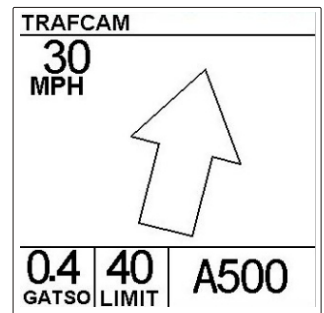

The easy-to-read warning screen shows the direction and distance to the camera, the type of camera, and your current road speed. For a growing number of cameras, it also shows the direction that the camera points, and the prevailing speed limit for the camera. A sound is made to attract your attention.

When you get within range of a speed camera, the screen shows the direction and distance to camera. On this warning it also shows the speed limit at the camera, and the road that the camera is on.

The screen always shows current GPS speed, whether there is a camera warning or not.